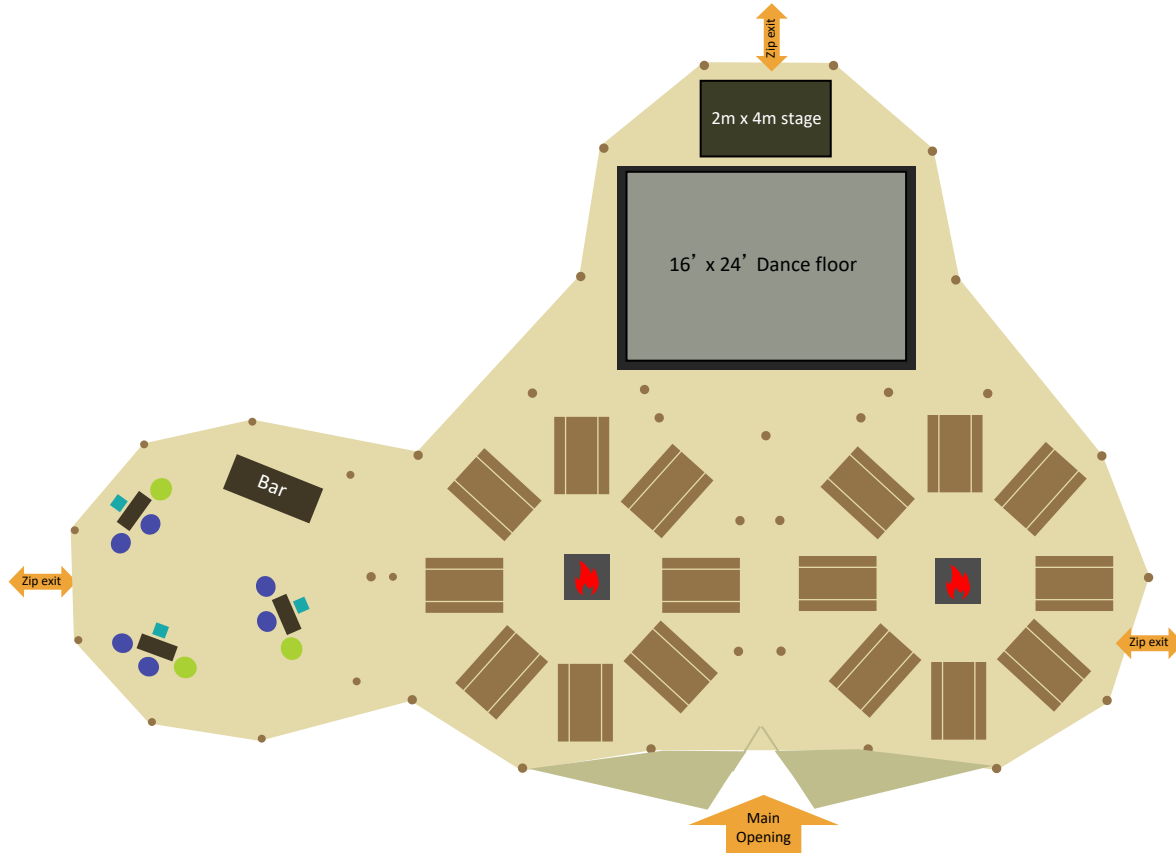

Tents: 3 Giant Hats + 1 Cirrus 40

Furniture: 160 seated guests on rectangular tables and benches + 16" x 24" dance floor, Bamse Max fire pit + chill out furnishings

WORLD INSPIRED TENTS

SINCE 2007

-  Covered area with sides lowered
-  Covered area with sides raised. Some or all of the sides can be raised on a Giant Hat

Bamse Max open fireplace

6' 6" (2m) x 2' 2" (0.7m) solid pine rectangle table with pine benches

Position of Wooden poles at ground Level

Assorted chill out furnishings, including low tables, bean cubes and cushions.

SINCE 2007

-  Covered area with sides lowered
-  Covered area with sides raised. Some or all of the sides can be raised on a Giant Hat

Bamse Max open fireplace

Bar

Solid wood Bar 2.4m x 0.6m

6' 6" (2m) x 2' 2" (0.7m) solid pine rectangle table with pine benches

WORLD INSPIRED TENTS

SINCE 2007

 Covered area with sides lowered

 Covered area with sides raised.
Some or all of the sides can be raised on a Giant Hat

Bamse Max open fireplace

6' 6" (2m) x 2' 2" (0.7m) solid pine rectangle table with pine benches