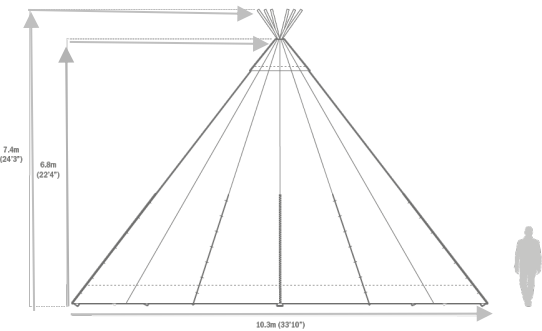

Tents: 3 Giant Hats + 1 Cirrus 40

Furniture: 160 seated guests on rectangular tables and benches + 16" x 24" dance floor, Bamse Max fire pit + chill out furnishings

WORLD INSPIRED TENTS

SINCE 2007

-  Covered area with sides lowered
-  Covered area with sides raised. Some or all of the sides can be raised on a Giant Hat

Bamse Max open fireplace

6' 6" (2m) x 2' 2" (0.7m) solid pine rectangle table with pine benches

Position of Wooden poles at ground Level

Assorted chill out furnishings, including low tables, bean cubes and cushions.

SINCE 2007

-  Covered area with sides lowered
-  Covered area with sides raised. Some or all of the sides can be raised on a Giant Hat

Bamse Max open fireplace

Bar

Solid wood Bar 2.4m x 0.6m

6' 6" (2m) x 2' 2" (0.7m) solid pine rectangle table with pine benches

WORLD INSPIRED TENTS

SINCE 2007

 Covered area with sides lowered

 Covered area with sides raised.
Some or all of the sides can be raised on a Giant Hat

Bamse Max open fireplace

6' 6" (2m) x 2' 2" (0.7m) solid pine rectangle table with pine benches