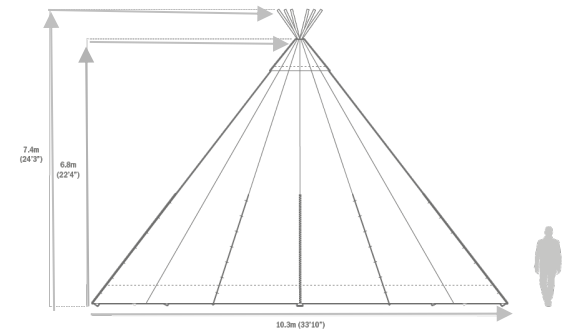

Tents: 3 Giant Hats + 1 Cirrus 40

Furniture: 160 seated guests on rectangular tables and benches + 16" x 24" dance floor, Bamse Max fire pit + chill out furnishings

WORLD INSPIRED TENTS

SINCE 2007

-  Covered area with sides lowered
-  Covered area with sides raised. Some or all of the sides can be raised on a Giant Hat

Bamse Max open fireplace

6' 6" (2m) x 2' 2" (0.7m) solid pine rectangle table with pine benches

Position of Wooden poles at ground Level

Assorted chill out furnishings, including low tables, bean cubes and cushions.

SINCE 2007

-  Covered area with sides lowered
-  Covered area with sides raised. Some or all of the sides can be raised on a Giant Hat

Bamse Max open fireplace

Bar

Solid wood Bar 2.4m x 0.6m

6' 6" (2m) x 2' 2" (0.7m) solid pine rectangle table with pine benches

WORLD INSPIRED TENTS

SINCE 2007

 Covered area with sides lowered

 Covered area with sides raised.
Some or all of the sides can be raised on a Giant Hat

Bamse Max open fireplace

6' 6" (2m) x 2' 2" (0.7m) solid pine rectangle table with pine benches