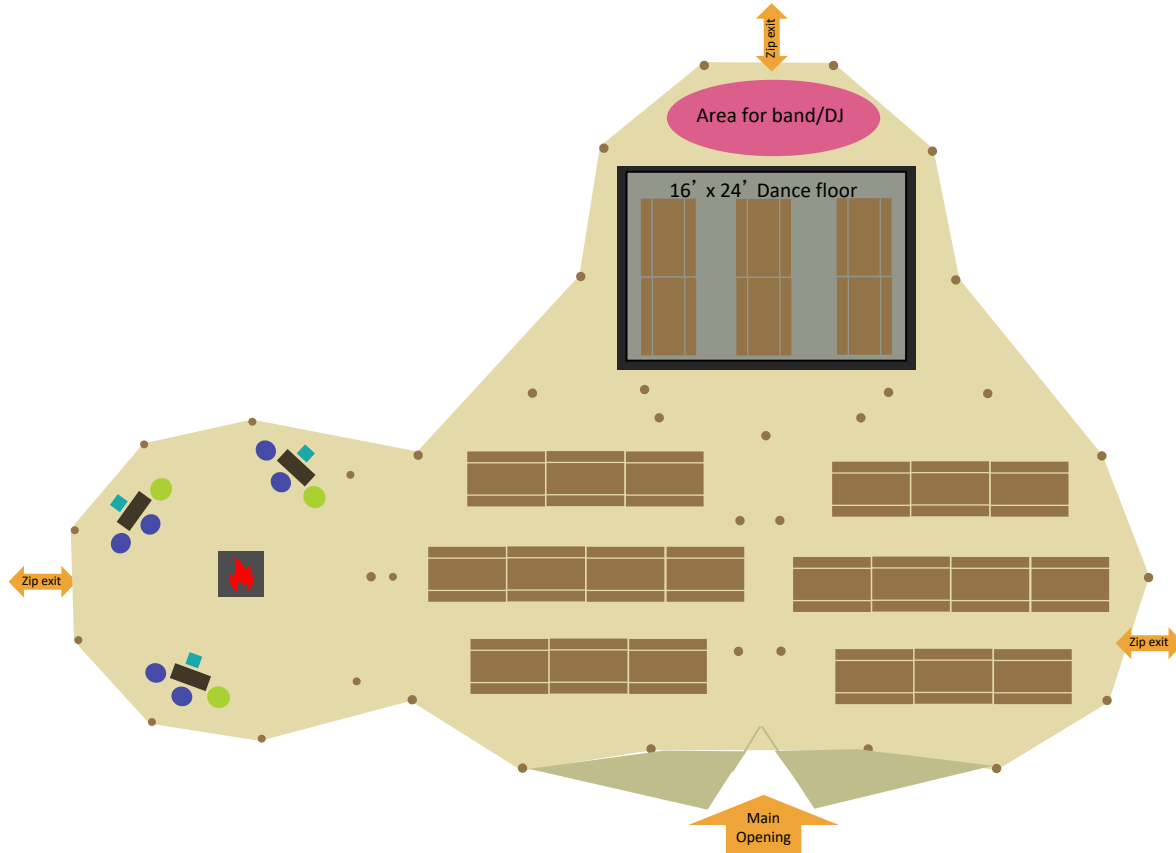

SINCE 2007

-  Covered area with sides lowered
-  Covered area with sides raised. Some or all of the sides can be raised on a Giant Hat

Bamse Max open fireplace

Bar

Solid wood Bar 2.4m x 0.6m

6' 6" (2m) x 2' 2" (0.7m) solid pine rectangle table with pine benches

Position of Wooden poles at ground Level

Assorted chill out furnishings, including low tables, bean cubes and cushions.

Tents: 3 Giant Hats + 1 Cirrus 40
Furniture: 208 seated guests on rectangular tables and benches + 16" x 24" dance floor, Bamse Max fire pit + chill out furnishings

WORLD INSPIRED TENTS

SINCE 2007

 Covered area with sides lowered

 Covered area with sides raised.
Some or all of the sides can be raised on a Giant Hat

Bamse Max open fireplace

6' 6" (2m) x 2' 2" (0.7m) solid pine rectangle table with pine benches

Position of Wooden poles at ground Level

Assorted chill out furnishings, including low tables, bean cubes and cushions.

Tents: 3 Giant Hats + 1 Cirrus 40

Furniture: 140 seated guests on rectangular tables and benches + 16" x 24" dance floor, 2m x 4m stage, bar + chill out furnishings