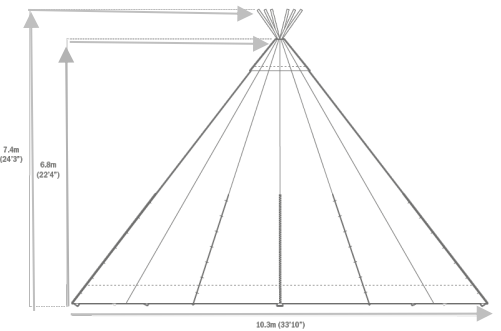

Bamse Max open fireplace

6' 6" (2m) x 2' 2" (0.7m) solid pine rectangle table with pine benches

Position of Wooden poles at ground Level

Assorted chill out furnishings, including low tables, bean cubes and cushions.

WORLD INSPIRED TENTS

SINCE 2007

 Covered area with sides lowered

 Covered area with sides raised.
Some or all of the sides can be raised on a Giant Hat

Bamse Max open fireplace

6' 6" (2m) x 2' 2" (0.7m) solid pine rectangle table with pine benches

Position of Wooden poles at ground Level

Assorted chill out furnishings, including low tables, bean cubes and cushions.

Tents: 3 Giant Hats + 1 Cirrus 40

Furniture: 140 seated guests on rectangular tables and benches + 16" x 24" dance floor, 2m x 4m stage, bar + chill out furnishings

WORLD INSPIRED TENTS

SINCE 2007

-  Covered area with sides lowered
-  Covered area with sides raised.
Some or all of the sides can be raised on a Giant Hat

 Bar Solid wood Bar 2.4m x 0.6m

10 Comfy
5' 6" (1.67m) round table with
10 chairs