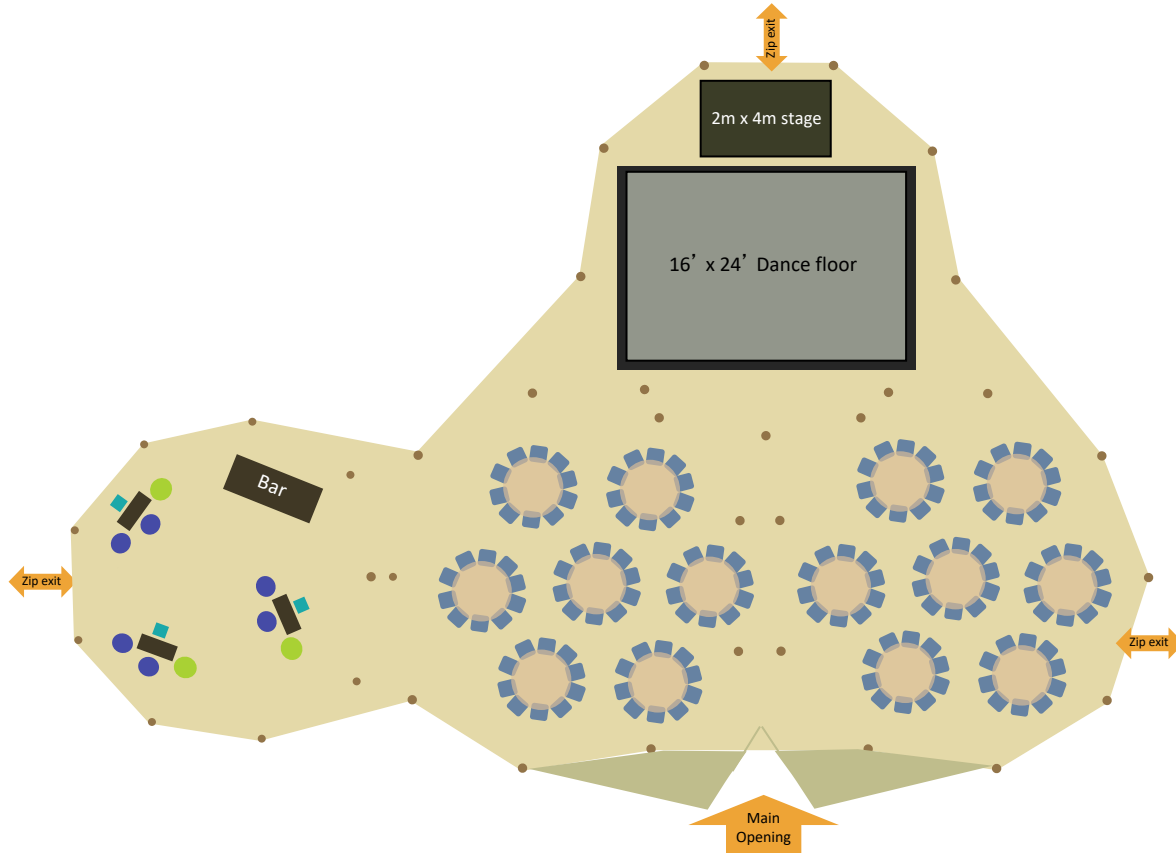

SINCE 2007

-  Covered area with sides lowered
-  Covered area with sides raised. Some or all of the sides can be raised on a Giant Hat

Bamse Max open fireplace

Bar

Solid wood Bar 2.4m x 0.6m

6' 6" (2m) x 2' 2" (0.7m) solid pine rectangle table with pine benches

WORLD INSPIRED TENTS

SINCE 2007

 Covered area with sides lowered

 Covered area with sides raised.
Some or all of the sides can be raised on a Giant Hat

Bamse Max open fireplace

6' 6" (2m) x 2' 2" (0.7m) solid pine rectangle table with pine benches

Position of Wooden poles at ground Level

Assorted chill out furnishings, including low tables, bean cubes and cushions.

Tents: 3 Giant Hats + 1 Cirrus 40

Furniture: 140 seated guests on rectangular tables and benches + 16" x 24" dance floor, 2m x 4m stage, bar + chill out furnishings

WORLD INSPIRED TENTS

SINCE 2007

-  Covered area with sides lowered
-  Covered area with sides raised.
Some or all of the sides can be raised on a Giant Hat

 Bar Solid wood Bar 2.4m x 0.6m

10 Comfy
5' 6" (1.67m) round table with
10 chairs