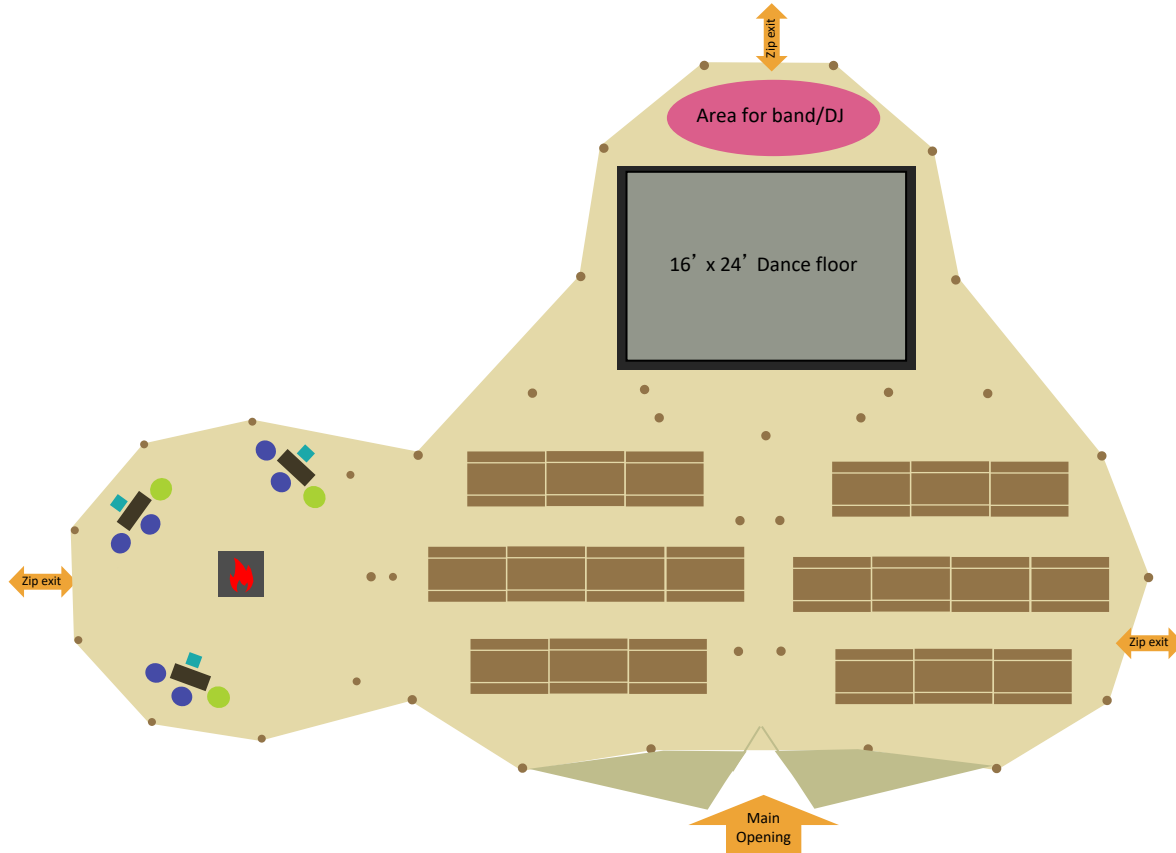

Tents: 3 Giant Hats + 1 Cirrus 40

Furniture: 160 seated guests on rectangular tables and benches + 16" x 24" dance floor, Bamse Max fire pit + chill out furnishings

WORLD INSPIRED TENTS

SINCE 2007

-  Covered area with sides lowered
-  Covered area with sides raised. Some or all of the sides can be raised on a Giant Hat

Bamse Max open fireplace

6' 6" (2m) x 2' 2" (0.7m) solid pine rectangle table with pine benches

Position of Wooden poles at ground Level

Assorted chill out furnishings, including low tables, bean cubes and cushions.

SINCE 2007

-  Covered area with sides lowered
-  Covered area with sides raised. Some or all of the sides can be raised on a Giant Hat

Bamse Max open fireplace

Bar

Solid wood Bar 2.4m x 0.6m

6' 6" (2m) x 2' 2" (0.7m) solid pine rectangle table with pine benches

WORLD INSPIRED TENTS

SINCE 2007

 Covered area with sides lowered

 Covered area with sides raised.
Some or all of the sides can be raised on a Giant Hat

Bamse Max open fireplace

6' 6" (2m) x 2' 2" (0.7m) solid pine rectangle table with pine benches