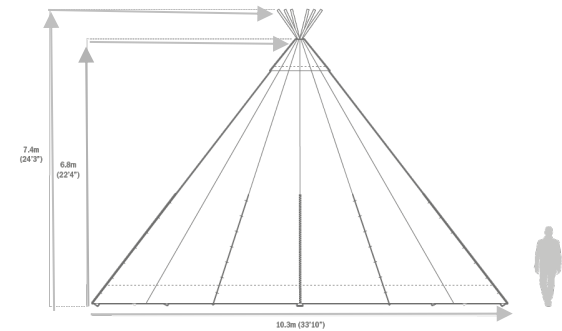

Bamse Max open fireplace

6' 6" (2m) x 2' 2" (0.7m) solid pine rectangle table with pine benches

Position of Wooden poles at ground Level

Assorted chill out furnishings, including low tables, bean cubes and cushions.

SINCE 2007

-  Covered area with sides lowered
-  Covered area with sides raised. Some or all of the sides can be raised on a Giant Hat

Bamse Max open fireplace

Bar

Solid wood Bar 2.4m x 0.6m

6' 6" (2m) x 2' 2" (0.7m) solid pine rectangle table with pine benches

Position of Wooden poles at ground Level

Assorted chill out furnishings, including low tables, bean cubes and cushions.

Tents: 3 Giant Hats + 1 Cirrus 40
Furniture: 208 seated guests on rectangular tables and benches + 16" x 24" dance floor, Bamse Max fire pit + chill out furnishings

WORLD INSPIRED TENTS

SINCE 2007

 Covered area with sides lowered

 Covered area with sides raised.
Some or all of the sides can be raised on a Giant Hat

Bamse Max open fireplace

6' 6" (2m) x 2' 2" (0.7m) solid pine rectangle table with pine benches